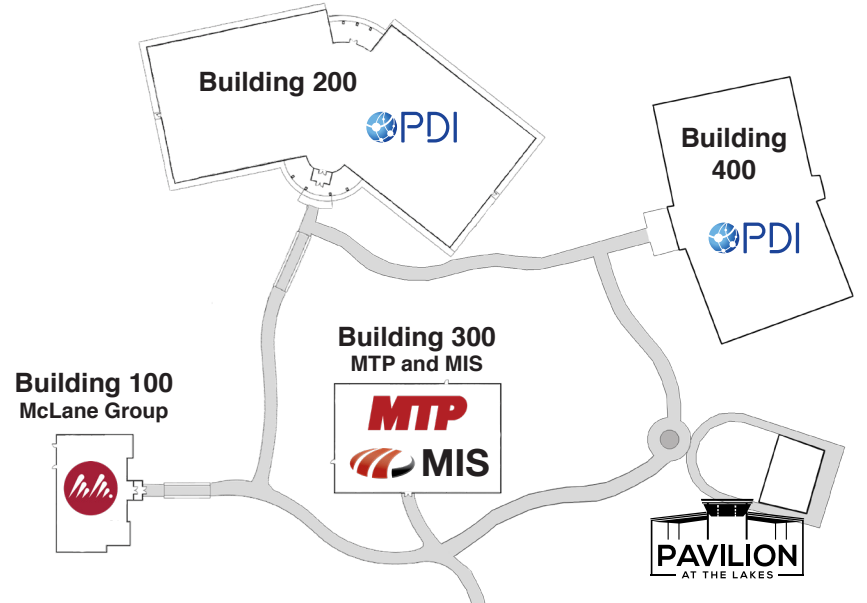

McLANE GROUP
Leading the Charge

McLANE
INTELLIGENT SOLUTIONS

MTP
McLANE TECHNOLOGY PARTNERS
A McLane Group Company

McLane Group Campus
The Lakes at Central Pointe
4001 Central Pointe Parkway
Temple, Texas 76504

From Dallas-Fort Worth:

1. Take I-35E or I-35W South to Temple
2. Take Exit 304 toward Loop 363 (HK Dodgen Loop)
3. Travel approximately 2.7 miles
4. Take a right onto Central Pointe Parkway (Industrial) and then turn left into The Lakes at Central Pointe

From Austin:

1. Take I-35 North to Temple
2. Take Exit 298, go under the overpass and take a left on Loop 363 (HK Dodgen Loop)
3. Travel approximately 3.5 miles
4. Take a left onto Central Pointe Parkway (Industrial) and then turn left into The Lakes at Central Pointe