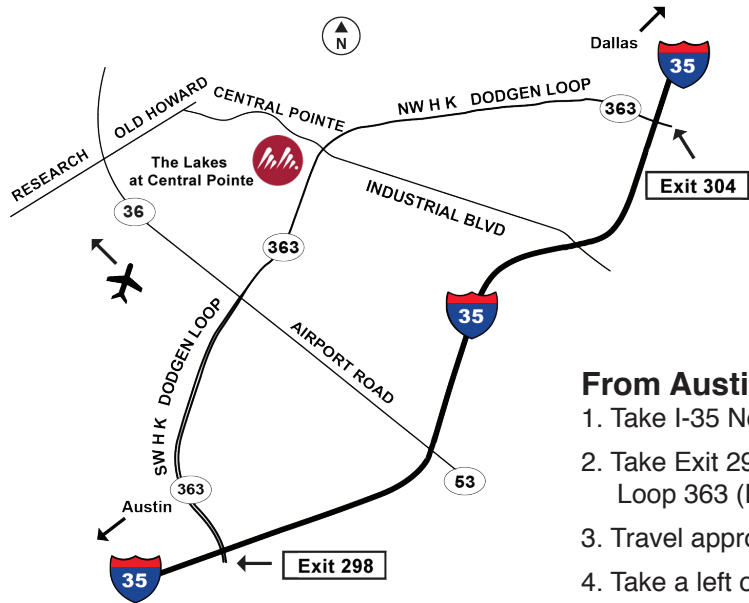

McLANE GROUP
Leading the Charge

McLANE
INTELLIGENT SOLUTIONS

MTP
McLANE TECHNOLOGY PARTNERS
A McLane Group Company

McLane Group Campus
The Lakes at Central Pointe
4001 Central Pointe Parkway
Temple, Texas 76504

From Dallas-Fort Worth:

1. Take I-35E or I-35W South to Temple
2. Take Exit 304 toward Loop 363 (HK Dodgen Loop)
3. Travel approximately 2.7 miles
4. Take a right onto Central Pointe Parkway (Industrial) and then turn left into The Lakes at Central Pointe

From Austin:

1. Take I-35 North to Temple
2. Take Exit 298, go under the overpass and take a left on Loop 363 (HK Dodgen Loop)
3. Travel approximately 3.5 miles
4. Take a left onto Central Pointe Parkway (Industrial) and then turn left into The Lakes at Central Pointe